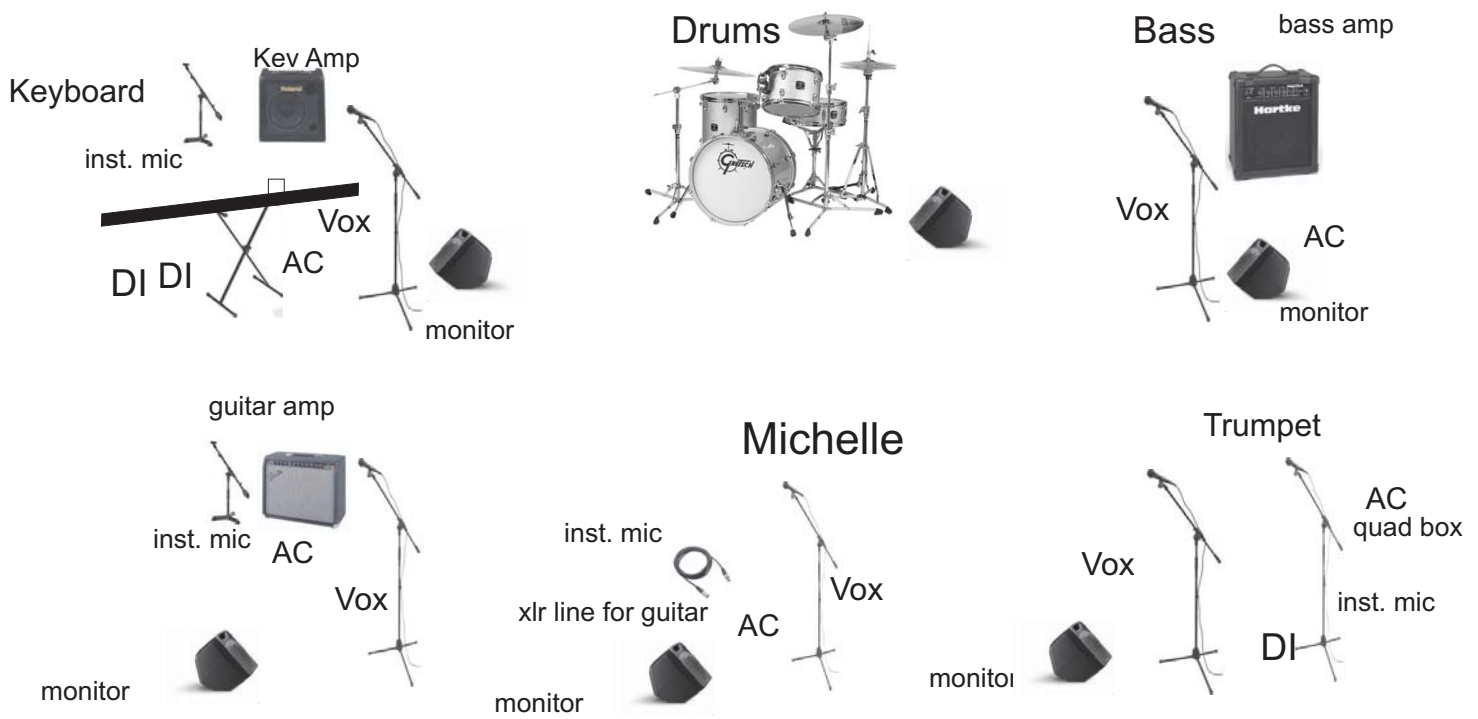

Ensemble/Band

please set in 6' x 6' area regardless of stage size