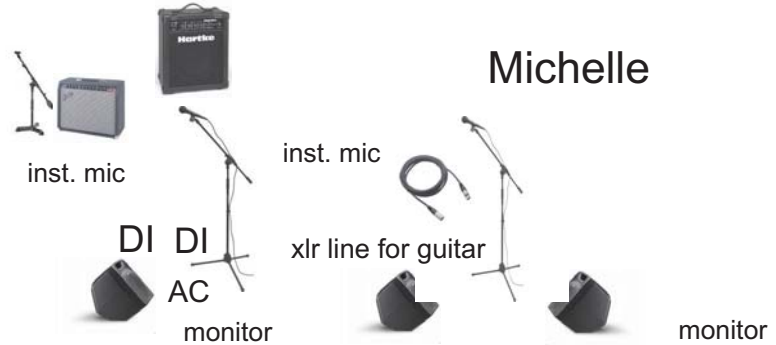

Michelle Shocked

Solo/Duo

please set in 6' x 6' area regardless of stage size

Instrumentalist varies - please confirm specs with tour manager

Instrumentalist

guitar amp or bass amp

6'

6'